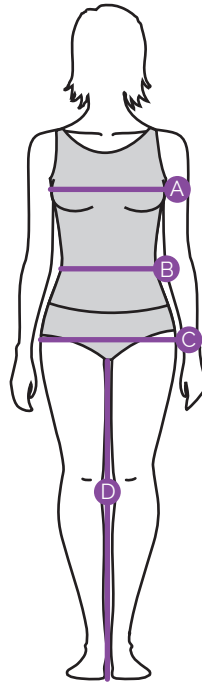

MEN NORMAL HEIGHT/ NORMAL WIDTH	S	M	L	XL	2XL	3XL	4XL	5XL				
	C46	C48	C50	C52	C54	C56	C58	C60	C62	C64	C66	C68
A. CHEST	92 cm	96 cm	100 cm	104 cm	108 cm	112 cm	116 cm	120 cm	124 cm	128 cm	132 cm	136 cm
B. WAIST	80 cm	84 cm	88 cm	92 cm	97 cm	102 cm	107 cm	112 cm	117 cm	122 cm	127 cm	132 cm
C. SEAT	96 cm	100 cm	104 cm	107 cm	110 cm	113 cm	116 cm	119 cm	122 cm	125 cm	128 cm	131 cm
D. INSEAM	81 cm	81 cm	82 cm	83 cm	84 cm	85 cm	86 cm	87 cm	88 cm	89 cm	89 cm	89 cm

MEN SHORTER HEIGHT/ MORE WIDTH										
	D96	D100	D104	D108	D112	D116	D120	D124	D128	
A. CHEST	96 cm	100 cm	104 cm	108 cm	112 cm	116 cm	120 cm	124 cm	128 cm	
B. WAIST	90 cm	94 cm	98 cm	105 cm	108 cm	113 cm	118 cm	123 cm	128 cm	
C. SEAT	102 cm	106 cm	109 cm	112 cm	115 cm	118 cm	121 cm	124 cm	127 cm	
D. INSEAM	76 cm	77 cm	78 cm	79 cm	79 cm	80 cm	80 cm	81 cm	81 cm	

WOMEN NORMAL HEIGHT/ NORMAL WIDTH	XS	S	M	L	XL	2XL	3XL	4XL	5XL				
	C34	C36	C38	C40	C42	C44	C46	C48	C50	C52	C54	C56	C58
A. CHEST	80 cm	84 cm	88 cm	92 cm	96 cm	100 cm	104 cm	110 cm	116 cm	122 cm	127 cm	132 cm	136 cm
B. WAIST	65 cm	69 cm	73 cm	77 cm	81 cm	85 cm	89 cm	95 cm	101 cm	107 cm	112 cm	117 cm	122 cm
C. SEAT	90 cm	93 cm	96 cm	100 cm	104 cm	108 cm	112 cm	117 cm	122 cm	127 cm	131 cm	135 cm	139 cm
D. INSEAM	78 cm	79 cm	79 cm	79 cm	80 cm	80 cm	81 cm	81 cm	82 cm	82 cm	83 cm	83 cm	83 cm

A: CHEST

Measure around chest where you are the widest.

B: WAIST

Measure around your natural waist, holding the measure tape a little loose.

C: SEAT

Measure around seat where you are the widest.

D: INSEAM

Measure inside of leg, from the crotch to the floor.