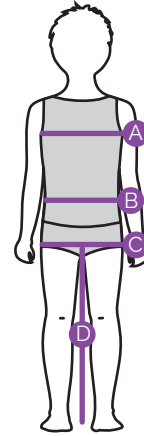

MEN NORMAL HEIGHT/ NORMAL WIDTH	S	M	L	XL	2XL	3XL	4XL	5XL				
	C46	C48	C50	C52	C54	C56	C58	C60	C62	C64	C66	C68
A. CHEST	92 cm	96 cm	100 cm	104 cm	108 cm	112 cm	116 cm	120 cm	124 cm	128 cm	132 cm	136 cm
B. WAIST	80 cm	84 cm	88 cm	92 cm	97 cm	102 cm	107 cm	112 cm	117 cm	122 cm	127 cm	132 cm
C. SEAT	96 cm	100 cm	104 cm	107 cm	110 cm	113 cm	116 cm	119 cm	122 cm	125 cm	128 cm	131 cm
D. INSEAM	81 cm	81 cm	82 cm	83 cm	84 cm	85 cm	86 cm	87 cm	88 cm	89 cm	89 cm	89 cm

JUNIOR NORMAL HEIGHT NORMAL WIDTH	8-10 YRS	10-12 YRS	12-14 YRS	14+ YRS
	134/140	146/152	158/164	170
A. CHEST	70 cm	77 cm	82 cm	85 cm
B. WAIST	62 cm	67 cm	70 cm	72 cm
C. SEAT	75.5 cm	82 cm	88 cm	91.5 cm
D. INSEAM	65.5 cm	72 cm	77.5 cm	80 cm

A: CHEST

Measure around chest where you are the widest.

B: WAIST

Measure around your natural waist, holding the measure tape a little loose.

C: SEAT

Measure around seat where you are the widest.

D: INSEAM

Measure inside of leg, from the crotch to the floor.

HATS & CAPS

SIZE	JUNIOR	S/M	L/XL
A. CIRCUMFERENCE	52-54 cm	56-58 cm	58-60 cm

GLOVES

	S	M	L
MEN	9	10	11
A. CIRCUMFERENCE	21 cm	22 cm	23 cm
B. LENGTH	20 cm	21 cm	22 cm

GLOVES

	S	M	L
WOMEN	6	7	8
A. CIRCUMFERENCE	18 cm	19 cm	20 cm
B. LENGTH	17 cm	18 cm	19 cm