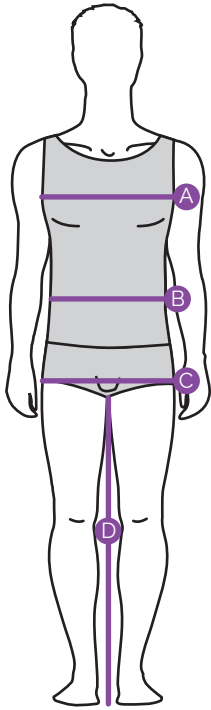

MEN NORMAL HEIGHT/ NORMAL WIDTH	S	M	L	XL	2XL	3XL	4XL	5XL				
	C46	C48	C50	C52	C54	C56	C58	C60	C62	C64	C66	C68
A. CHEST	92 cm	96 cm	100 cm	104 cm	108 cm	112 cm	116 cm	120 cm	124 cm	128 cm	132 cm	136 cm
B. WAIST	80 cm	84 cm	88 cm	92 cm	97 cm	102 cm	107 cm	112 cm	117 cm	122 cm	127 cm	132 cm
C. SEAT	96 cm	100 cm	104 cm	107 cm	110 cm	113 cm	116 cm	119 cm	122 cm	125 cm	128 cm	131 cm
D. INSEAM	81 cm	81 cm	82 cm	83 cm	84 cm	85 cm	86 cm	87 cm	88 cm	89 cm	89 cm	89 cm

MEN SHORTER HEIGHT/ MORE WIDTH										
	D96	D100	D104	D108	D112	D116	D120	D124	D128	
A. CHEST	96 cm	100 cm	104 cm	108 cm	112 cm	116 cm	120 cm	124 cm	128 cm	
B. WAIST	90 cm	94 cm	98 cm	105 cm	108 cm	113 cm	118 cm	123 cm	128 cm	
C. SEAT	102 cm	106 cm	109 cm	112 cm	115 cm	118 cm	121 cm	124 cm	127 cm	
D. INSEAM	76 cm	77 cm	78 cm	79 cm	79 cm	80 cm	80 cm	81 cm	81 cm	

WOMEN NORMAL HEIGHT/ NORMAL WIDTH	XS	S	M	L	XL	2XL	3XL	4XL	5XL				
	C34	C36	C38	C40	C42	C44	C46	C48	C50	C52	C54	C56	C58
A. CHEST	80 cm	84 cm	88 cm	92 cm	96 cm	100 cm	104 cm	110 cm	116 cm	122 cm	127 cm	132 cm	136 cm
B. WAIST	65 cm	69 cm	73 cm	77 cm	81 cm	85 cm	89 cm	95 cm	101 cm	107 cm	112 cm	117 cm	122 cm
C. SEAT	90 cm	93 cm	96 cm	100 cm	104 cm	108 cm	112 cm	117 cm	122 cm	127 cm	131 cm	135 cm	139 cm
D. INSEAM	78 cm	79 cm	79 cm	79 cm	80 cm	80 cm	81 cm	81 cm	82 cm	82 cm	83 cm	83 cm	83 cm

A: CHEST

Measure around chest where you are the widest.

B: WAIST

Measure around your natural waist, holding the measure tape a little loose.

C: SEAT

Measure around seat where you are the widest.

D: INSEAM

Measure inside of leg, from the crotch to the floor.