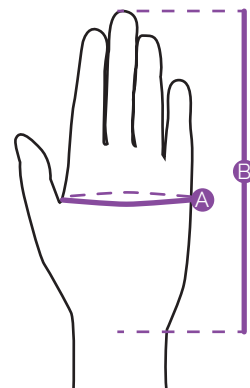

JUNIOR NORMAL HEIGHT NORMAL WIDTH	8-10 YRS	10-12 YRS	12-14 YRS	14+ YRS
	134/140	146/152	158/164	170
A. CHEST	70 cm	77 cm	82 cm	85 cm
B. WAIST	62 cm	67 cm	70 cm	72 cm
C. SEAT	75.5 cm	82 cm	88 cm	91.5 cm
D. INSEAM	65.5 cm	72 cm	77.5 cm	80 cm

A: CHEST

Measure around chest where you are the widest.

B: WAIST

Measure around your natural waist, holding the measure tape a little loose.

C: SEAT

Measure around seat where you are the widest.

D: INSEAM

Measure inside of leg, from the crotch to the floor.

HATS & CAPS

SIZE	JUNIOR	S/M	L/XL
A. CIRCUMFERENCE	52-54 cm	56-58 cm	58-60 cm

GLOVES

	S	M	L
MEN	9	10	11
A. CIRCUMFERENCE	21 cm	22 cm	23 cm
B. LENGTH	20 cm	21 cm	22 cm

GLOVES

	S	M	L
WOMEN	6	7	8
A. CIRCUMFERENCE	18 cm	19 cm	20 cm
B. LENGTH	17 cm	18 cm	19 cm